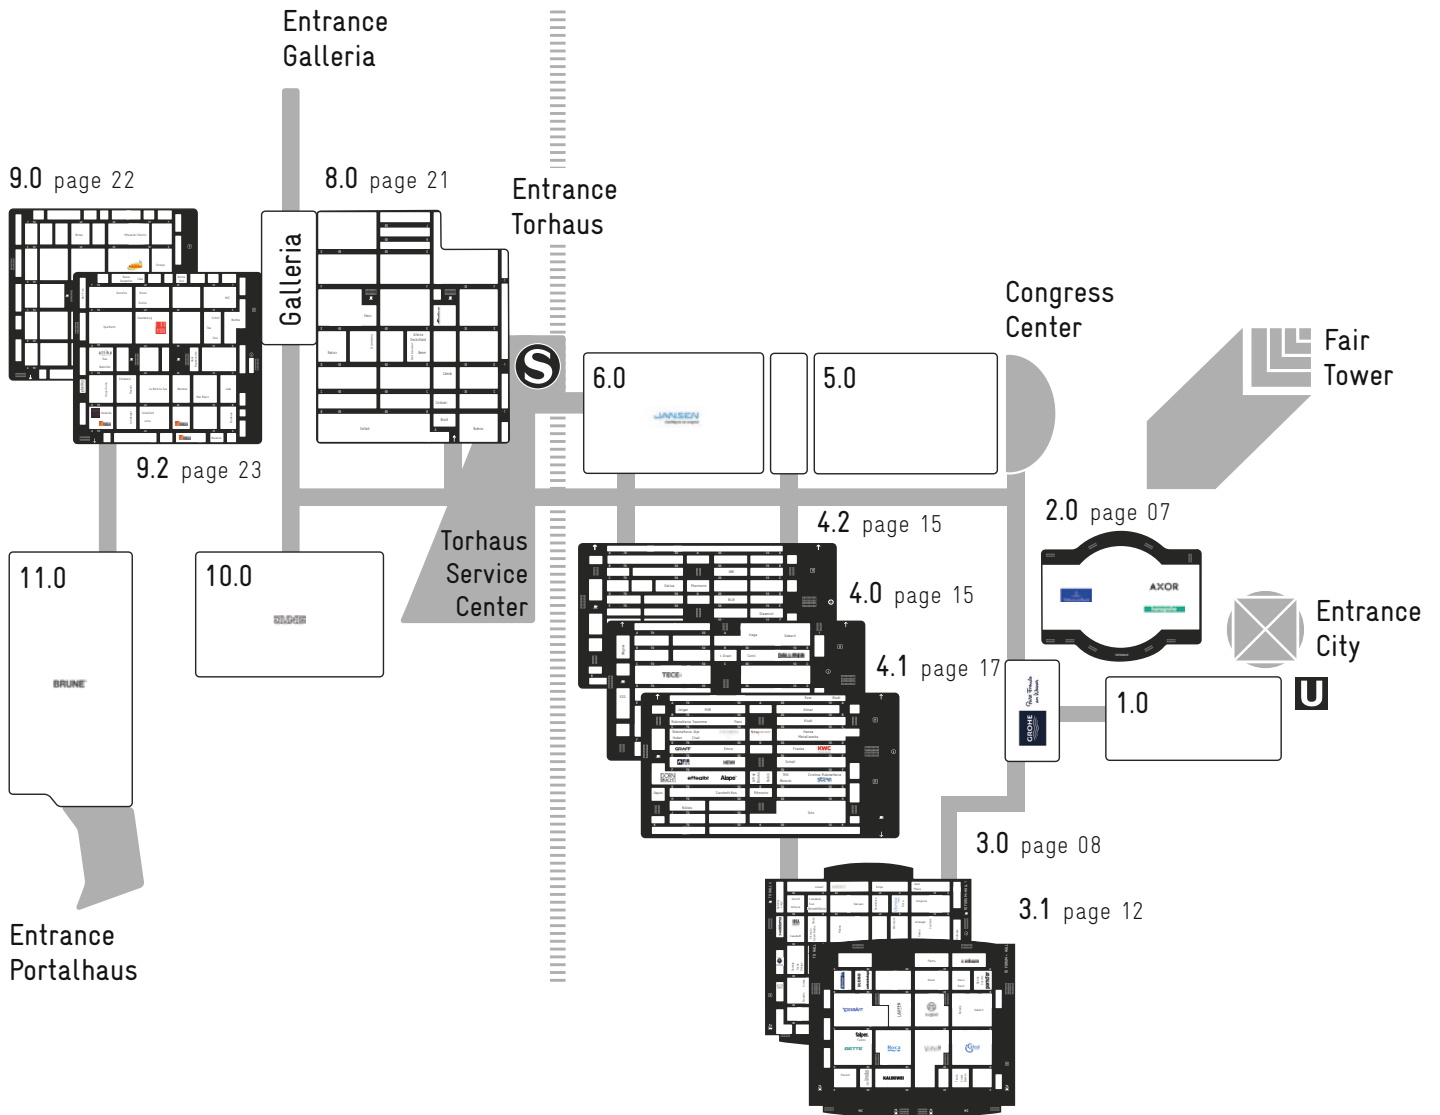

OVERVIEW PLAN

Published by:
Architonic AG | Müllerstrasse 71 | 8004 Zurich | Switzerland
T +41 44 297 20 20 | info@architonic.com | architonic.com

BETTE

**Stahlwanne
im Stoffkleid**

www.bette.de

Design: Tesseraux + Partner

	hall	stand	page		hall	stand	page		hall	stand	page
A				Fima	4.1	C47	17	Nordholm	3.0	A80	08
A e T Italia	3.0	D85	08	Fiara	3.0	B26	08	Novaline	9.2	A09	23
ACO Passavant	4.0	E45	15	FIR Italia	4.1	F94	17	Novello	3.0	E88	08
AEQ, EHT	8.0	D96	21	Franke	4.1	E06-E46	17	NunnaUni	9.2	F24	23
Aeon	3.0	A24	08	Franke	10.3	A49		Nuova Serpentino	9.2	F44	23
Aeris	10.2	D81		Fuchs Design	3.0	D90	08	O			
Alape	4.1	G54	17	G				Olympia Ceramica	3.0	A25	08
Alfa 1977	9.2	B59	23	Ganz Baukeramik	9.2	D21	23	P			
Alice Ceramica	3.0	E76	08	Geberit	4.0	A06-B06	15	Paini	4.1	C54	17
Almar	4.1	B14	17	Geberit	3.1	B11	12	Palme	3.1	A50	12
Antolini Luigi	3.0	B98	08	Geesa	3.0	C24	08	Pitacs	3.0	A24	08
Antoniolupi	3.1	B80	12	Gerloff	3.0	A95	08	Planika	9.2	C61	23
Aquis	4.1	G95	17	Gessi	3.1	B20	12	Pomd'or	3.1	B02	12
Arbonia Deutschland	8.0	E55	21	Geze	10.3	C79		Provex	3.0	D79	08
Artceram	3.0	B39	08	Glass	3.0	B85	08	R			
Artiqua	3.0	B96	08	Glass Design	3.0	D97	08	Radson	8.0	D94	21
Artweger	3.0	B23	08	Gorenje	9.0	D12	22	Rais	9.2	D47	23
Attika Feuer	9.2	D47	23	Gorenje	3.0	D94	08	Ravelli	9.2	C41	23
Austroflamm	9.2	D34	23	Graff	4.1	E94	17	Rehau	6.0	A87, C61	
Autodesk	6.1	D30		Grohe	FOR.0	A01		Renson	11.1	C80	
Axent	3.0	C61	08	H				Rezina	3.0	C80	08
Axor	2.0	A02	07	Haas+Sohn	9.2	C47	23	Ridea	8.0	E36	21
B				Hafro	3.0	E85	08	Rika	9.2	A15, A48, B25	23
Bäro	11.1	D31		Hansa Metallwerke	4.1	D04-D06	17	Ritmonio	4.1	H44	17
Bathroom Brands	3.0	D60	08	Hansgrohe	2.0	A02	07	Ritmonio	10.1	C61B	
Bemm	8.0	D60	21	Hewi	4.1	F54	17	Roca	3.1	C69	12
Bemm	3.1	D15	12	Hidra Ceramica	3.0	E31A	08	Rockwool	6.0	B21	
Bette	3.1	C99	12	Hydrobox	3.0	C02	08	Rubinetterie Alpi	4.1	C93	17
BLB	4.2	D41	15	Hoesch	3.1	D99	12	Rubinetterie Treemme	4.1	B93	17
Blomus	3.0	C45	08	HSK Duschcabinebau	3.0	C15, D02	08	RVB	4.1	B74	17
Bomat	9.0	E50	22	HTH Køkkener	11.1	C61		S			
Bosch	8.0	B31	21	Huber	4.1	D74	17	Sanindusa	3.0	A49	08
Bossini	4.1	G40	17	I				Scarabeo	3.0	C25	08
Brune	11.0	A30		I-Drain	4.0	C50	15	Schell	4.1	F46	17
Buderus	9.2	B05	23	IBB	4.2	B31	15	Schott	9.2	E09	23
Buderus	8.0	A30	21	Idea Group	3.0	B95	08	Siegenia	11.1	B70	
Burgbad	3.1	B49	12	Ideal Standard	3.1	C11	12	Siemens	8.0	E63	21
C				Imagolux	3.0	A23	08	Simas	3.0	D91	08
Caleido	8.0	D51	21	Inbani Design	3.1	A06	12	Skanderborg	9.2	E43	23
Casabath	3.0	C92	08	Inda	3.1	D81	12	Solid Soft	3.0	F47	08
Cera	9.2	D10	23	Insta	10.3	B50		Solzaima	9.2	B47	23
Ceramica Flaminia	3.0	C85	08	J				Spartherm	9.2	D42	23
Ceramica Globo	3.1	B90	12	JEE-0	3.0	D44	08	Sprinz	3.1	B12	12
Cerámicas Aparici	3.0	C03	08	Jörger	4.1	B94	17	Steamist	4.2	F04	15
Cheminées Poujoutat	9.0	B30, D18	22	Jung	10.3	A49		Steinberg	4.1	C57	17
Cinier	3.1	D15	12	K				Stern Engineering	4.1	G06	17
Cisal	4.1	D74	17	Kal-Fire	9.2	E54	23	T			
Conform	3.0	B21	08	Kaldewei	3.1	D79	12	Tado	10.1	B90	
Conti	4.0	B45	15	Karol	3.1	B20	12	Teba	9.2	F36	23
Cordivari	8.0	C53	21	Keuco	3.1	A21	12	Tece	4.0	D96	15
Cosmic	3.1	B02	12	Kingspan	9.1	C66		TermaTech	9.2	B35	23
Cristina Rubinetterie	4.1	F07	17	Klover	9.2	F39	23	Teuco	3.1	D19	12
D				Kludi	4.1	A06, C06	17	The Bathco	3.0	C49	08
Dallmer	4.0	C06	15	Kolpa	3.0	A50	08	THG	4.1	F47	17
Dansani	3.0	B60	08	Koralle	3.1	B15	12	Tiba	9.2	D18	23
Decor Walther	3.0	C99	08	Kronimus	10.1	B25		Toto	4.1	H05-J45	17
Delica	4.2	C57	15	Kuhfuss	4.0	E07	15	Treesse	3.0	D57	08
Deltacolor	8.0	D62	21	KWC	4.1	E06	17	Tubes	3.0	E56	08
Devon&Devon	3.0	B82	08	L				V			
Dornbracht	4.1	F99-G54	17	La Nordica Spa	9.2	B30-C31	23	Villeroy & Boch	2.0	A01	07
Dovrefire	9.2	F43	23	Laufen	3.1	B51	12	Vaillant	8.0	B43-B93	21
Drufire	9.2	E40	23	Leda	9.2	C07	23	Vaillant	10.0	A02	
Duravit	3.1	B99-C80	12	Lefroy Brooks	4.1	G52	17	Valdama	3.0	B97	08
Duscholux	3.1	A97	12	Lindner Group	11.0	A25		Vasco	8.0	E66	21
E				Lineabeta	3.0	A93	08	Victoria + Albert Baths	3.0	C86	08
Edilkamin	9.2	C43	23	Lineart	3.0	A90	08	Viega	4.0	A44-B44, B46	15
Edoné	3.0	D79	08	Lohberger	GAL.1	H05B		Vitra Bad	3.1	C49-D31	12
Effegibi	4.1	G54	17	Lohberger	9.2	B43	23	W