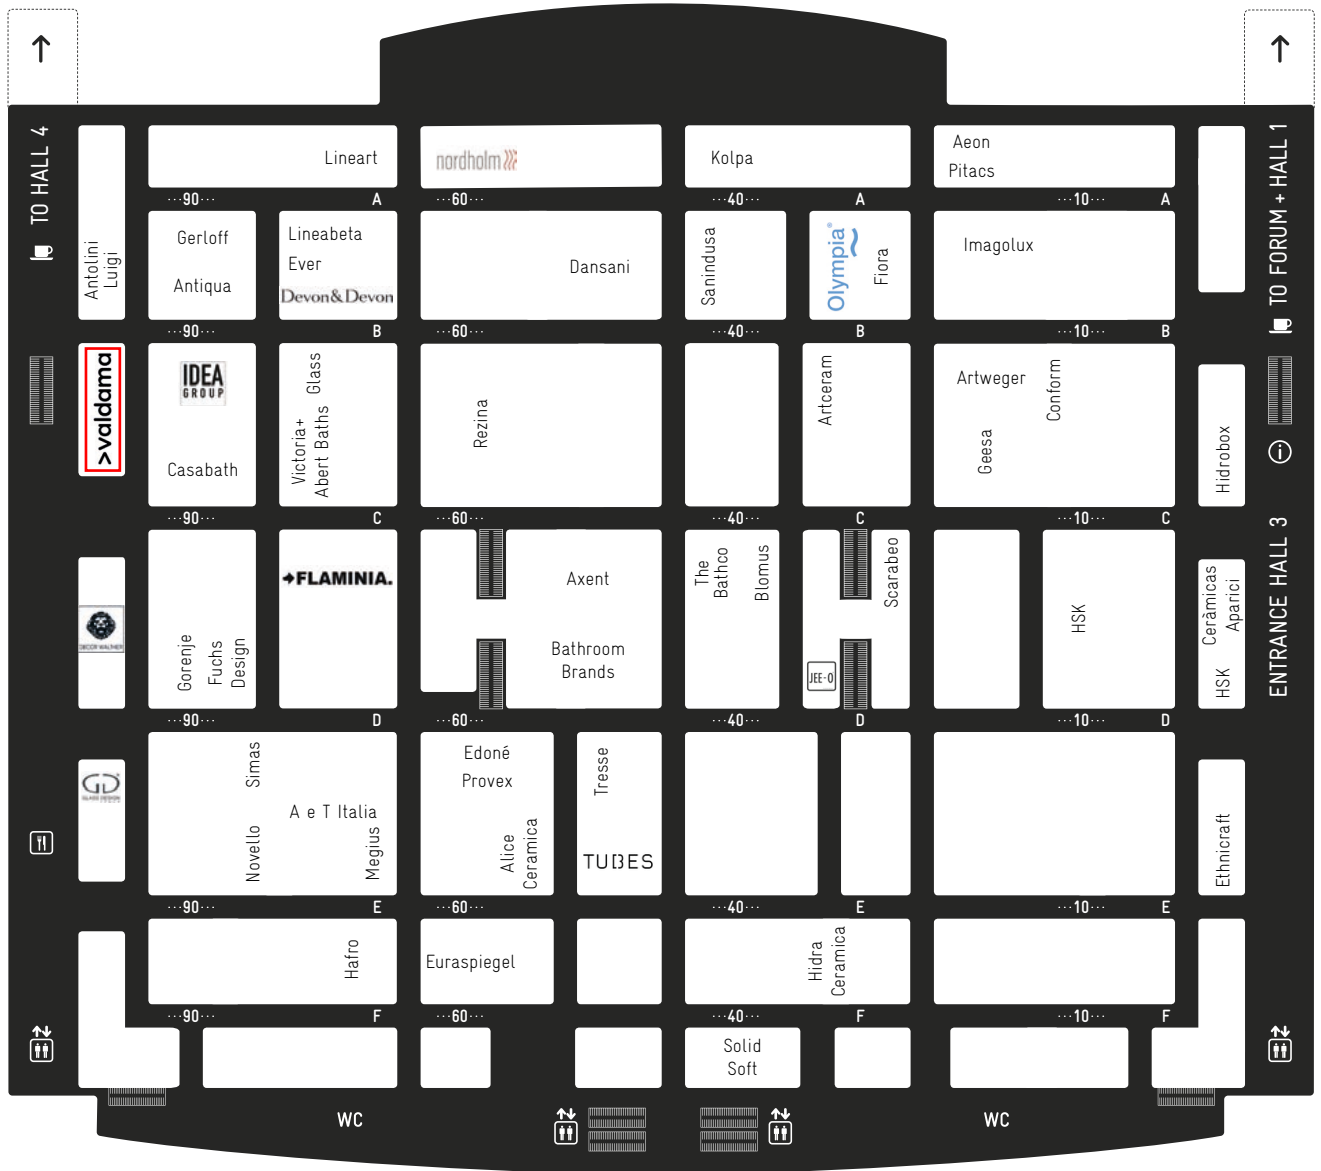

.....

HALL
2.0

HALL 2.0

Axor | hansgrohe A02
Villeroy & Boch A01

This list was printed on 7 February 2017.
We sincerely apologise if we have omitted any top-quality manufacturers or located them incorrectly.

FORM FOLLOWS PERFECTION

The Experience of Perfection at ISH, Festhalle, Booth A 02.

axor-design.com

AXOR

JEE-0 | D44

JEE-0 unique bathrooms

VALDAMA | B97

Cameo by Prospero Rasulo

TUBES | E56

RIFT

HALL
3.0

TUBESRADIATORI.COM

TUBES

ISH

SEE YOU AT
HALL 3.0 — E56