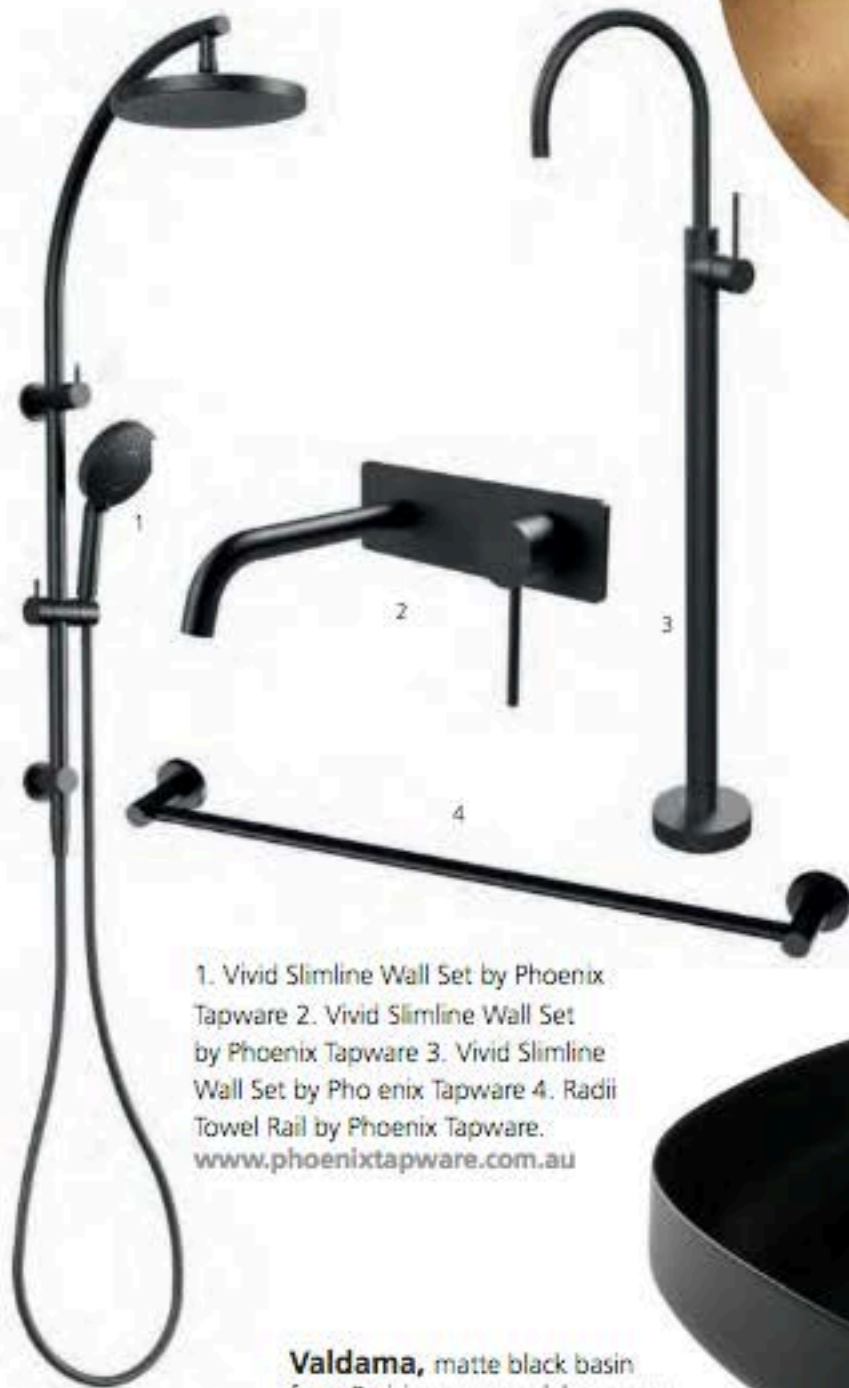

Bathroom featuring matte black tapware and accessories by GIA Bathrooms & Kitchens Melbourne
www.giarenovations.com.au

Icona matte black kettle & toaster from Delonghi. www.delonghi.com

Apex Matte Black Door Handle by Zanda Velvet. www.zanda.com.au

Ilan Elv's artistic approach to lighting has earned him commissions from leading brands including Estee Lauder and Four Season's Hotels. www.ilanel.com

1. Vivid Slimline Wall Set by Phoenix Tapware 2. Vivid Slimline Wall Set by Phoenix Tapware 3. Vivid Slimline Wall Set by Phoenix Tapware 4. Raddi Towel Rail by Phoenix Tapware. www.phoenixtapware.com.au

SMEG retro style fridge in 'Black Velvet'. www.smeg.com.au

Valdama, matte black basin from Parisi. www.parisi.com.au