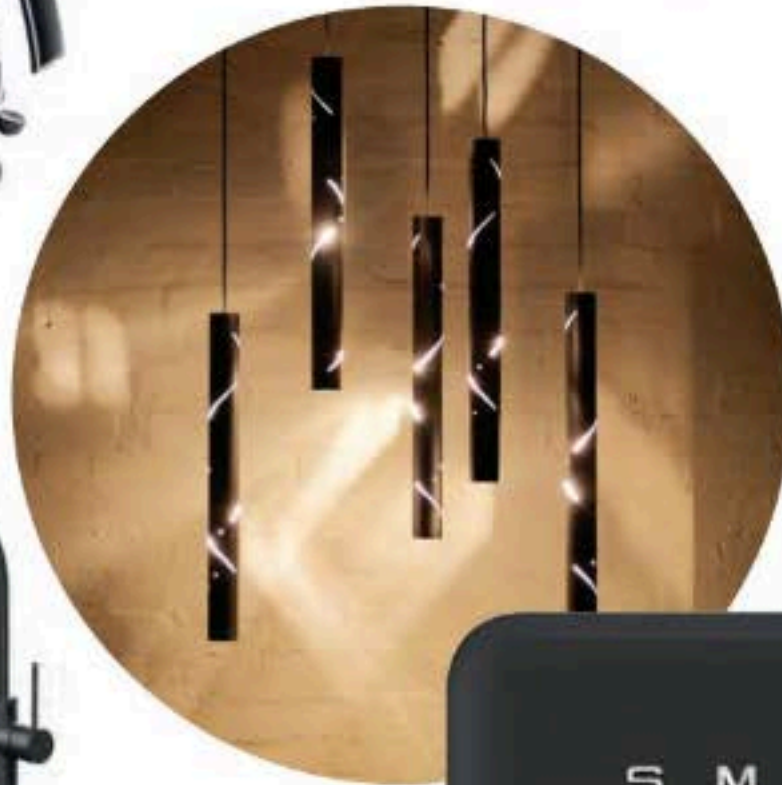

CUSTOM HOMES

2018

WA'S BEST LUXURY HOMES INSIDE & OUT

Be Inspired by Dozens of Multi-Award Winning Projects from
WA's Best, Designer Fittings & Furnishings, Landscaping & Pools

BACK IN BLACK

When it comes to fittings and fixtures, matte black is still in - in a big way. In fact in the last 12 months we've seen even more products released to catering to the matte black trend, particularly when it comes to bathrooms and kitchens, take a look at a fabulous selection of matte black below.

Bathroom featuring matte black tapware and accessories by GIA Bathrooms & Kitchens Melbourne
www.giarenovations.com.au

Icona matte black kettle & toaster from Delonghi. www.delonghi.com

Apex Matte Black Door Handle by Zanda Velvet. www.zanda.com.au

Ilan Elv's artistic approach to lighting has earned him commissions from leading brands including Estee Lauder and Four Season's Hotels. www.ilanel.com

1. Vivid Slimline Wall Set by Phoenix Tapware 2. Vivid Slimline Wall Set by Phoenix Tapware 3. Vivid Slimline Wall Set by Phoenix Tapware 4. Raddi Towel Rail by Phoenix Tapware. www.phoenixtapware.com.au

SMEG retro style fridge in 'Black Velvet'. www.smeg.com.au

Valdama, matte black basin from Parisi. www.parisi.com.au