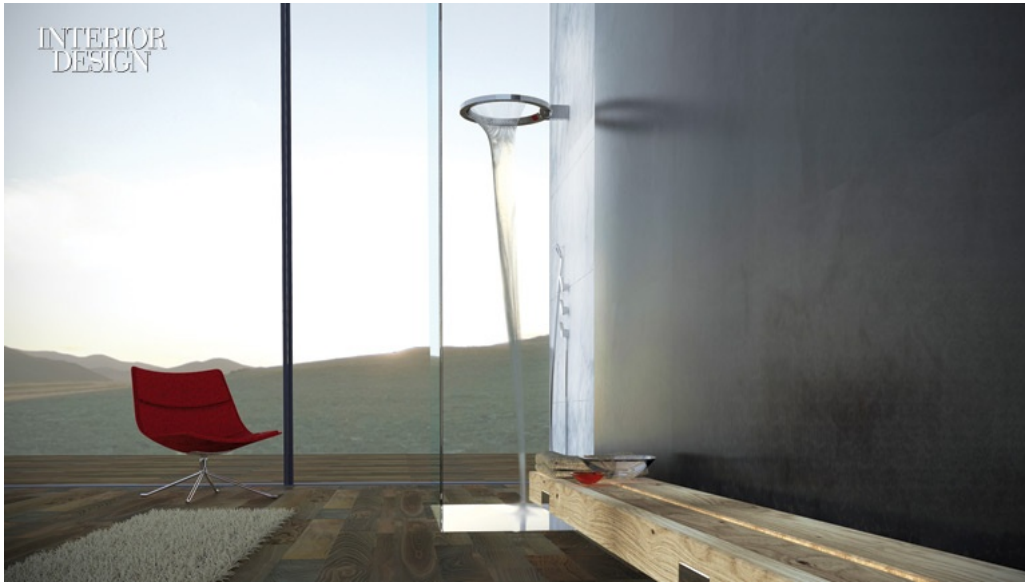

Ametis Ring showerhead in chromed brass with LEDs by Graff (<http://www.graff-faucets.com/en/>).

INTERIOR DESIGN

Rite wall unit in walnut, lacquer, and mirror by Ligne Roset (<http://www.ligne-roset-usa.com/>).

Track sink in ceramic by Valdama (<http://www.valdama.it/en/>).