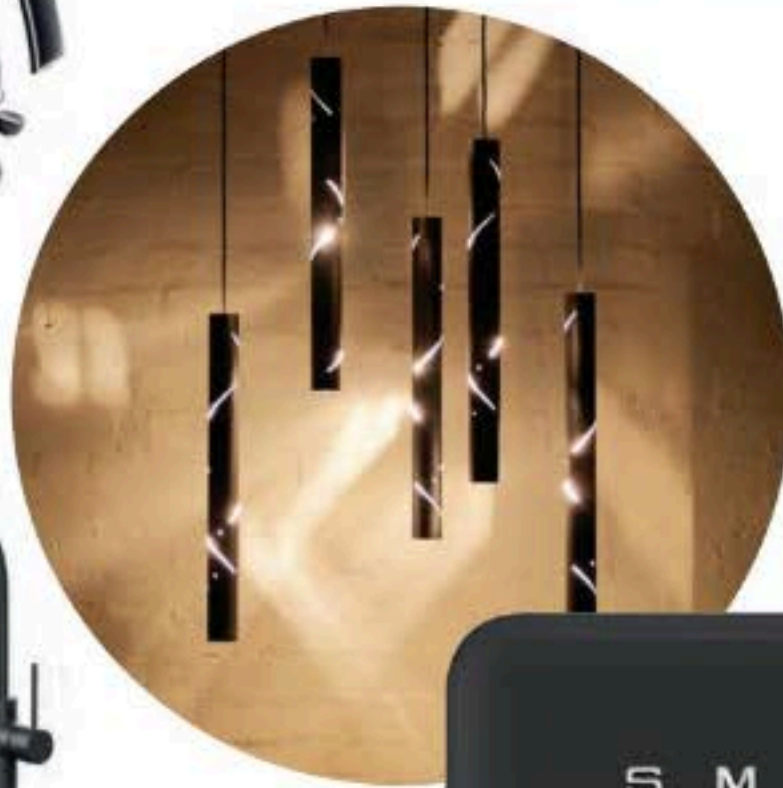

BRISBANE CUSTOM HOMES

2018

BRISBANE'S BEST LUXURY HOMES INSIDE & OUT

Be Inspired by Multi-Award Winning Brisbane Projects,
Designer Fittings & Furnishings, Landscaping & Pools

BACK IN BLACK

When it comes to fittings and fixtures, matte black is still in - in a big way. In fact in the last 12 months we've seen even more products released to catering to the matte black trend, particularly when it comes to bathrooms and kitchens, take a look at a fabulous selection of matte black below.

Bathroom featuring matte black tapware and accessories by GIA Bathrooms & Kitchens Melbourne
www.giarenovations.com.au

Icona matte black kettle & toaster from DeLonghi. www.delonghi.com

Apex Matte Black Door Handle by Zanda Velvet. www.zanda.com.au

Ilan Elv's artistic approach to lighting has earned him commissions from leading brands including Estee Lauder and Four Season's Hotels. www.ilanel.com

1. Vivid Slimline Wall Set by Phoenix Tapware 2. Vivid Slimline Wall Set by Phoenix Tapware 3. Vivid Slimline Wall Set by Phoenix Tapware 4. Radix Towel Rail by Phoenix Tapware. www.phoenixtapware.com.au